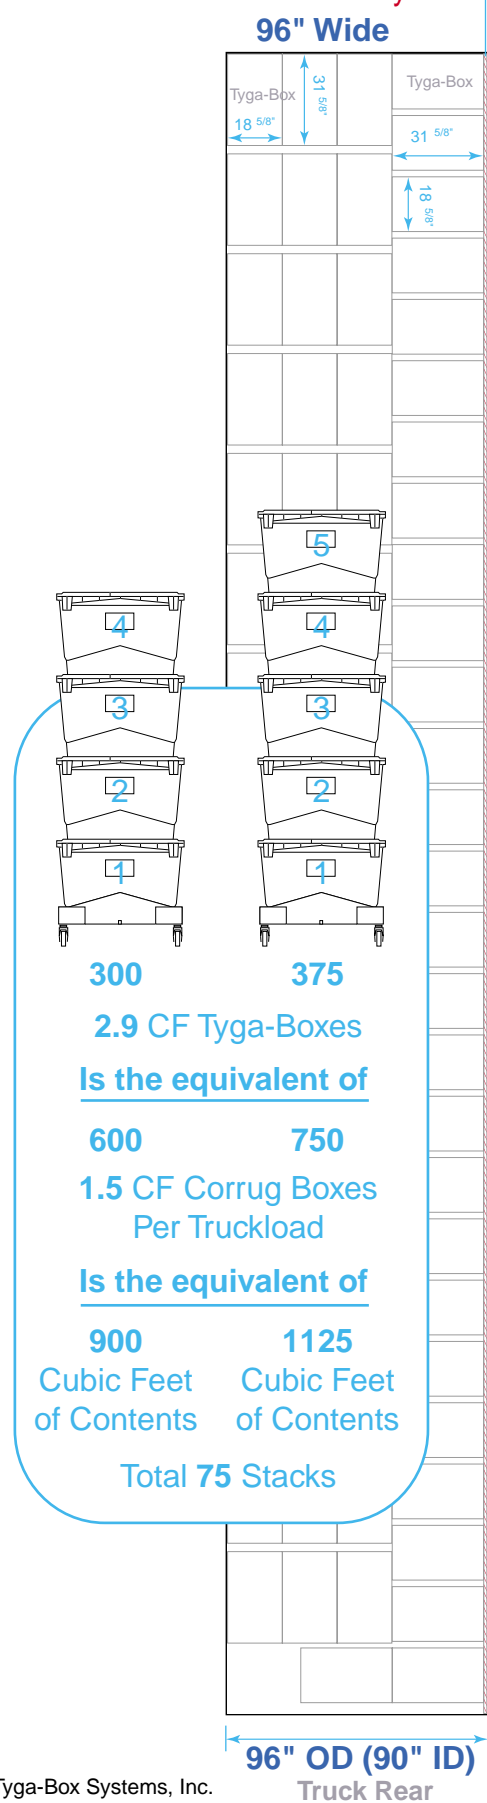

Cubing Out A Truck With Tyga-Box 48' Truck

Call
1-888-TYGABOX
Ext.300

Only 1"-2" Empty Space

Only 1"-2" Empty Space

Copyright 2000, Tyga-Box Systems, Inc.

Copyright 2000, Tyga-Box Systems, Inc.