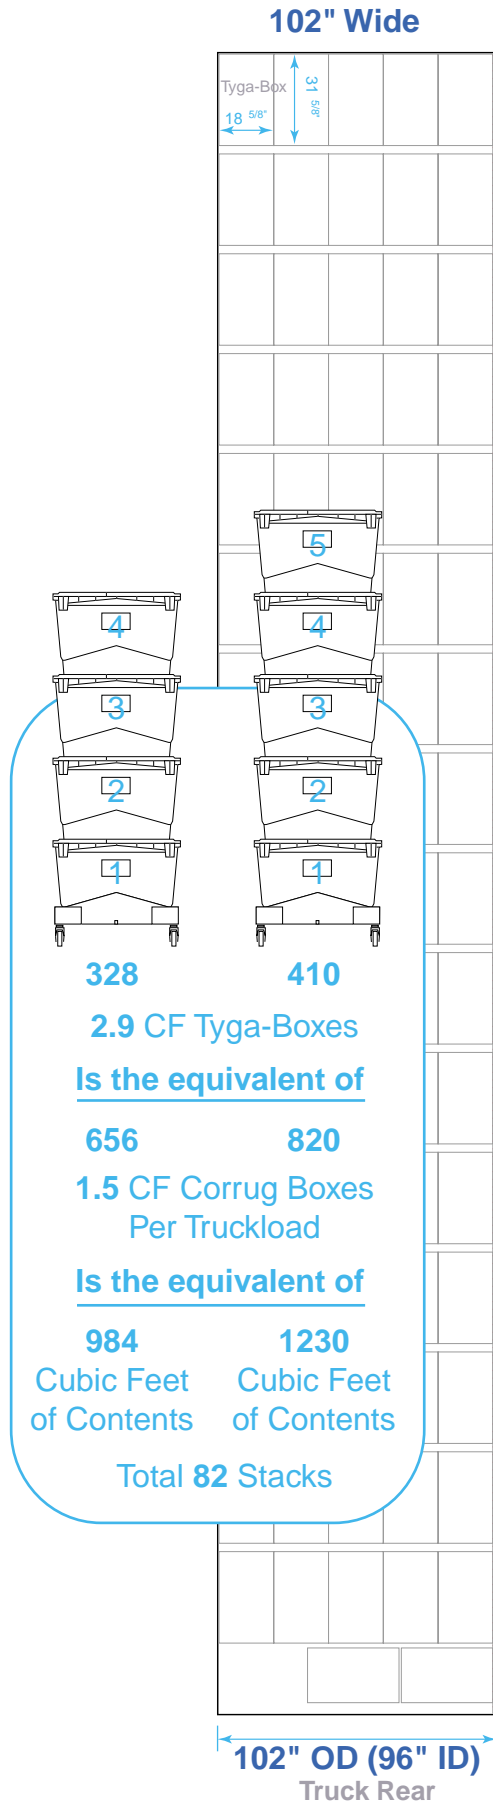

Cubing Out A Truck With Tyga-Box 48' Truck

Call
1-888-TYGABOX
Ext.300

Only 1"-2" Empty Space

Only 1"-2" Empty Space

Copyright 2000, Tyga-Box Systems, Inc.

Copyright 2000, Tyga-Box Systems, Inc.